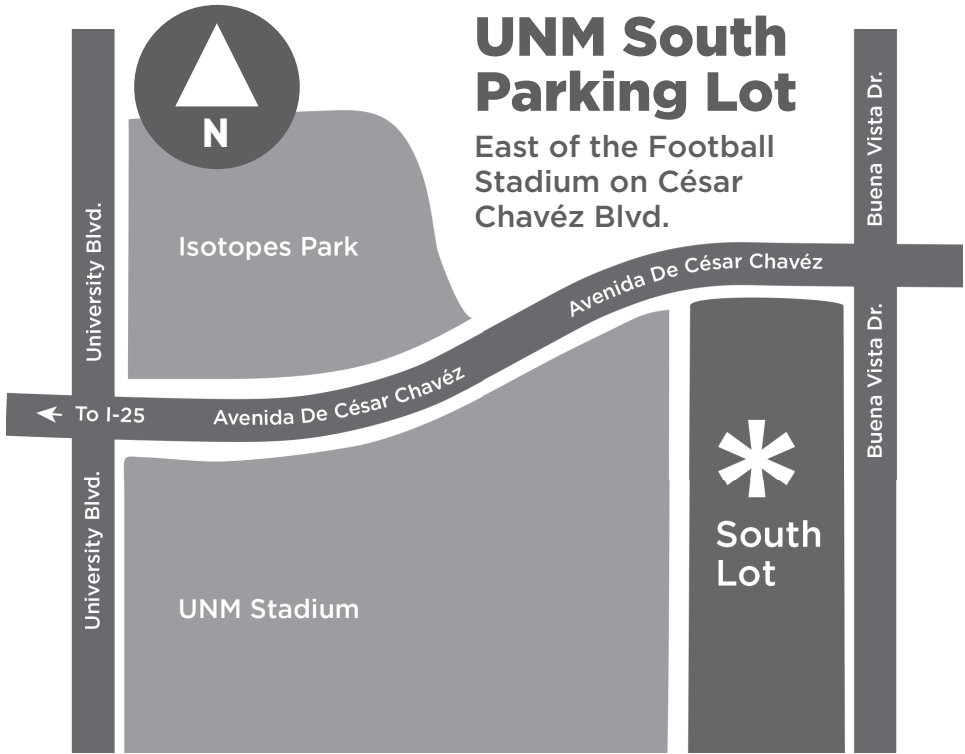

SOUTH LOT

Schooltime Series Car Parking Pass

Proudly sponsored
by Rich & Michelle Dowdican

Treasure Island

Tuesday • February 11, 2025
10:15 AM

Please Place on Dashboard.